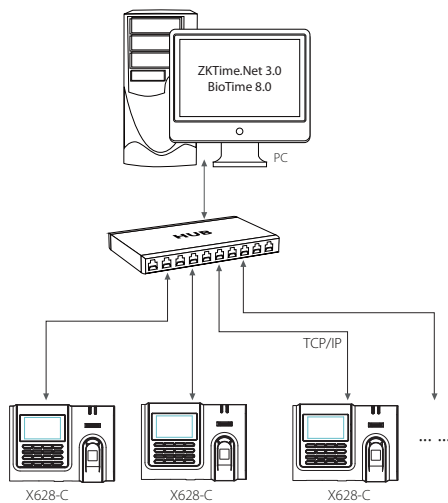

Specifications

Fingerprint Capacity	3000
Card Capacity	10,000 (Optional)
Record Capacity	100,000
Display	2.8-inch Screen
Communication	TCP/IP, USB-host, WiFi
Standard Functions	Workcode, SMS, DST, Schedule Bell, Self-Service Query, Automatic Status Switch 9-digit User ID
Optional Functions	Photo ID,ADMS, ID / IC / HID, Webserver, External Printer and Bell, WiFi, Multiple Verify Modes
Software	ZKTime. Net, ZKBio Time
Power Supply	DC 5V 0.8A
Verification Speed	≤ 1 Sec.
Operating Temp.	0 °C- 45 °C
Operating Humidity	20%-80%
Dimension	190 × 135.8 × 51.5mm (Length × Width × Thickness)
Net Weight	0.9 kg

Configuration