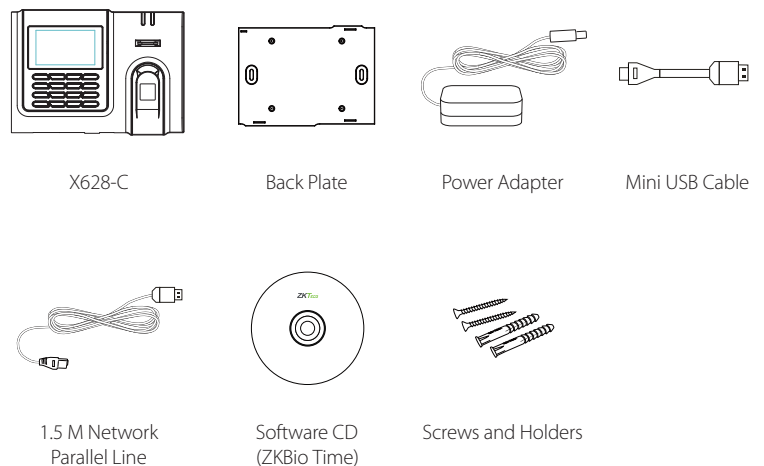

What's in the Box

ZKTeco Inc.

ZK Mansion, Wuhe Rd, Gangtou, Bantian, Buji Town,
Longgang District, Shenzhen China 518129
Tel: 86-755-8960 2345/46/47/48
E-mail: sales@zkteco.com
www.zkteco.com

Global Offices:

USA: +1 732-412-6007
EU: +34 916532891
Brazil: +55 31 2515-8326
Thailand: +66-027199154
Mexico: +52-55-52928418

South Africa: +27 12 259 1047
Egypt: +201110444134
Dubai: +971 4 6091 310
India: +91 8123536788
Indonesia: +62 21 2921 8949

Vietnam : +84-0169-5813007
Philippines: +63 9084118832
Russia: +8 915 178-46-81