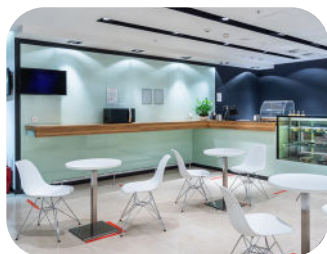

MACCHIATO	3
CAPPUCCINO	3.5
LATTE	4
MOCHA	5
HAND POURED COFFEE	5
TEA	3.5

DG03-A3W

Key Feature

· 7.8mm ultra-thin frame

· Support For WiFi

· 24/7 Uninterrupted Operation

· Operating System: Android 11

Applications

Restaurant

Service Hall

Clothing Store

Optical Store

Specifications

Model	Name	DG03-A3W32	DG03-A3W43	DG03-A3W49	DG03-A3W55
	OS	Android 11.0			
Mainboard	CPU	Quad Core Cortex-A53			
	RAM	2GB			
	ROM	16GB			
	Chipset	RK3566S			
ID & MD	ID	Simple style, black matte narrow frame			
	Texture of material	Support ul94-hb75 fire rating			
	MD	Support VESA hanger (horizontal and vertical)			
Model	Size	32-inch	43-inch	49-inch	55-inch
	Backlight	E-LED			
	Resolution	1920 × 1080			
	Aspect Ratio	16:9			
	Contrast	1600:1			
	Response Time	8 ms			
	Frequency	60Hz			
	Visual Angle				
	Brightness	350cd/m ² (typ)			
	Color Gamut	72%			
	Life	>30000 hours			
Interface	RJ45	1			
	USB	2			
Network	Wi-Fi	2.4G			
	LAN	RJ45			
Speaker	Power	3W×2			
Support Format	Video	AVI (H.264, DIVX, DIVX, XVID)/rm/rmvb/MKV (H.264, DIVX, DIVX, XVID)/WMV/MOV/MP4 (.H.264, MPEG, DIVX, VID)/DAT (VCD)/VOB (DVD)/MP/MPEG/.MPG/ FLV (H.263, H.264)/ASF /TS/ TP/3GP/MPG			
	Audio	MP3/WMA/MP2/OGG/AAC/M4A/MA4/FLAC/APE/3GP/WAV			
	Image	JPG/BMP/PNG/GIF			
Power	Power Input	AC 100~240V @50/60Hz			
	Rated Power	50W	65W	75W	85W
	Standby Power	<5W			
General Environment	Operating Temperature	0°C to 45°C			
	Storage Temperature	-20°C to 60°C			
	Operating Humidity	20% to 80%			
	Storage Humidity	10% to 90%			
Mechanical	Product Dimensions (L*H*W)	720 × 416 × 51.1(mm)	963 × 553 × 51.1(mm)	1118 × 639 × 51.1(mm)	1235 × 708 × 51.1(mm)
	Package Dimensions (L*H*W)	810 × 544 × 147(mm)	1055 × 682 × 147(mm)	1212 × 770 × 147(mm)	1326 × 836 × 147(mm)
	Net Weight	8 kg	13 kg	18 kg	25 kg
	Gross Weight	10 kg	16.3 kg	22 kg	29.3 kg